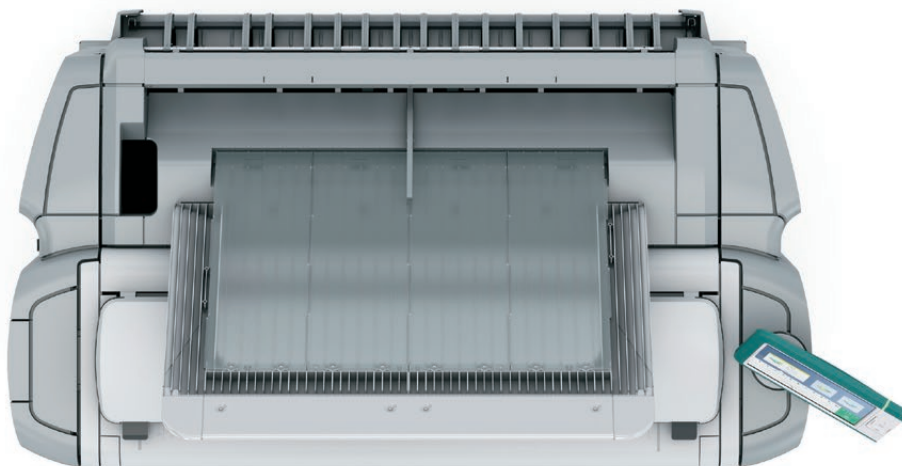

Benefit from a robust system

The Océ PlotWave 450/550 is based on proven Océ technology found in thousands of systems worldwide. Constructed of durable, hard-wearing parts and supported by our Remote Service, you get dependable uptime with fewer jams, shorter downtime and fewer service calls. It is also surprisingly easy to operate.

Choose eco friendly

Designed to work side-by-side with people, the Océ PlotWave 450/550 is a people-friendly and planet-friendly choice. It produces very low ozone emissions, very low levels of noise and low levels of heat. In fact this system is totally silent in idle mode and generates a sound level of only 52 db(A) when working, equivalent to the sound of a gentle rain shower. You can place this system anywhere, knowing your people can work comfortably nearby.

The Océ PlotWave 450/550 provides the lowest energy usage in its class. Thanks to Océ Radiant Fusing technology, that cuts your energy consumption significantly.

Expand your colour possibilities

Canon offers the broadest range of wide format printing systems in Australia.

Via the Océ ClearConnect user panel you can seamlessly produce colour copies by combining the Océ PlotWave 450/550 with a Canon imagePROGRAF wide format colour inkjet printer.