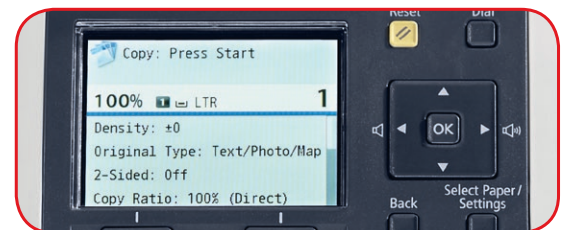

Color LCD Display

The intuitive seven-line Color LCD Display allows users to navigate through the menu seamlessly. The wide screen and color display are easy to read, helping you to complete tasks in a breeze.