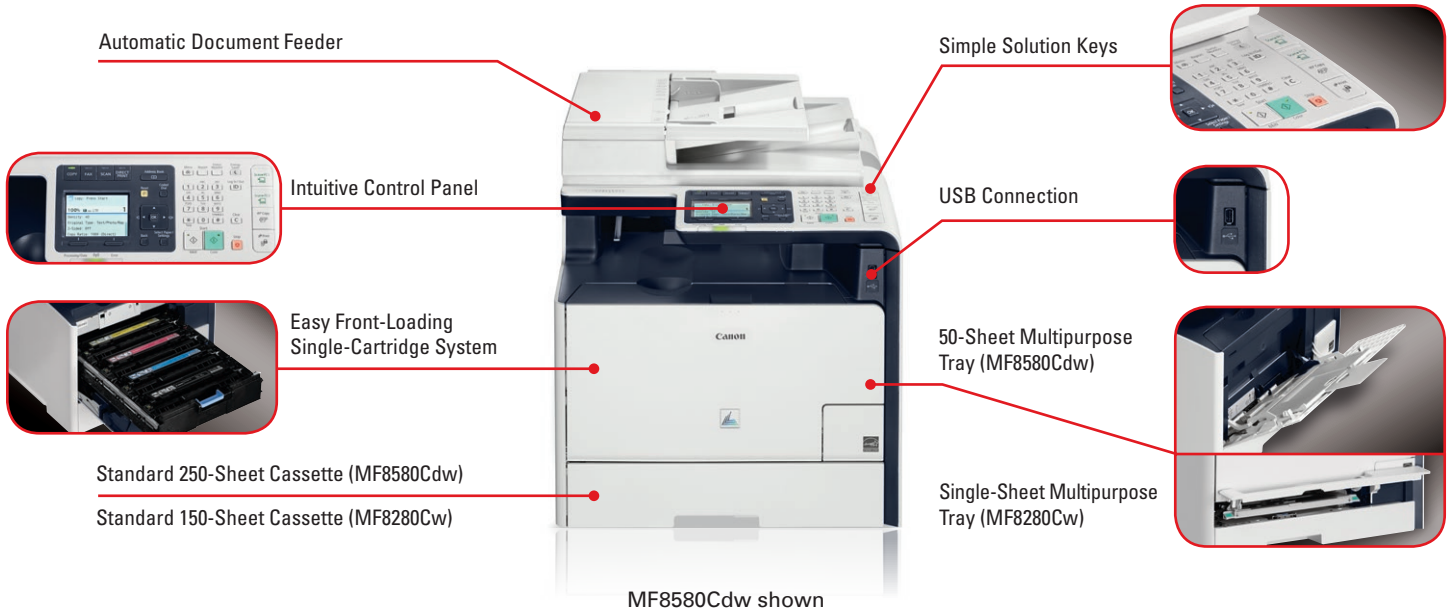

Color imageCLASS

MF8580Cdw / MF8280Cw

MF8580Cdw shown

Color imageCLASS MF8580Cdw and Accessories

Color imageCLASS MF8580Cdw	6849B001AA
Cartridge 118 Black (yields approx. 3,400 pages based on ISO/IEC Standard)	2662B001AA
Cartridge 118 VP Black (yields approx. 6,800 pages based on ISO/IEC Standard)	2662B004AA
Cartridge 118 Yellow (yields approx. 2,900 pages based on ISO/IEC Standard)	2659B001AA
Cartridge 118 Magenta (yields approx. 2,900 pages based on ISO/IEC Standard)	2660B001AA
Cartridge 118 Cyan (yields approx. 2,900 pages based on ISO/IEC Standard)	2661B001AA
Cassette Feeding Unit-V1 (250-sheet Cassette)	0732A024AB
imageCLASS Low-Volume Virtual CarePAK (2-Year Exchange/Carry-in)	5120B040AA
imageCLASS Low-Volume eCarePAK (2-Year Exchange/Carry-in)	5707B023AA

Color imageCLASS MF8280Cw and Accessories

Color imageCLASS MF8280Cw	6848B001AA
Cartridge 131 Black (yields approx. 1,400 pages based on ISO/IEC Standard)	6272B001AA
Cartridge 131 Black H (yields approx. 2,400 pages based on ISO/IEC Standard)	6273B001AA
Cartridge 131 Yellow (yields approx. 1,500 pages based on ISO/IEC Standard)	6269B001AA
Cartridge 131 Magenta (yields approx. 1,500 pages based on ISO/IEC Standard)	6270B001AA
Cartridge 131 Cyan (yields approx. 1,500 pages based on ISO/IEC Standard)	6271B001AA
imageCLASS Low-Volume Virtual CarePAK (2-Year Exchange/Carry-in)	5120B040AA
imageCLASS Low-Volume eCarePAK (2-Year Exchange/Carry-in)	5707B023AA

1-800-OK-CANON
www.usa.canon.com

Canon U.S.A., Inc.
One Canon Park
Melville, NY 11747

As an ENERGY STAR partner, Canon U.S.A., Inc. has determined that these products meet the ENERGY STAR guidelines for energy efficiency. CANON, IMAGECLASS, and SUPER G3 are registered trademarks of Canon Inc. in the United States and may also be registered trademarks or trademarks in other countries. All other referenced product names and marks are trademarks of their respective owners. Specifications and availability subject to change without notice. ©2013 Canon U.S.A., Inc. All rights reserved.

0513R-MF8580/8280-PDF-LSP