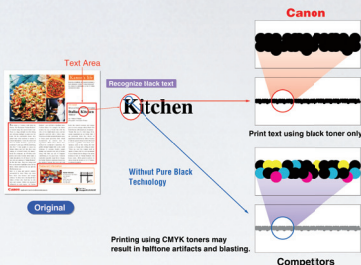

Amazing Imaging Performance

Superior Color Imaging

Printing or copying a photo image can be discouraging when the color contrast ends up unlike the original. The MF9200Cdn Series captures fine details when you print or copy, with remarkable tone-on-tone clarity, helping your image stay true to the original.

Background Removal

Revitalize an old newspaper or document with the background removal tool. Copy or Scan originals, and the MF9200Cdn Series will automatically erase the aged or antiqued background, leaving you with the content you want without the look of a discolored document.

Pure Black Technology

Canon Pure Black Technology helps to ensure the richest blacks by utilizing only the black toner in comparison to traditional methods of combining toner colors.

Auto Gradation Adjustment