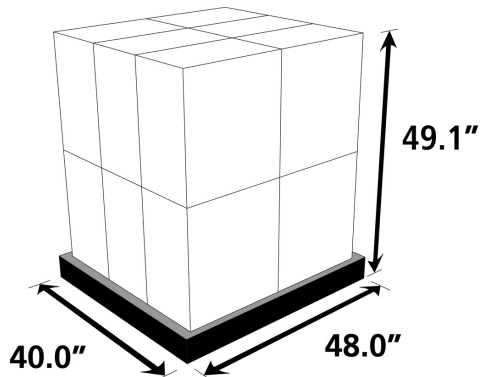

FOR REFERENCE ONLY

PALLET INFORMATION

ORIGIN	
Country of Origin	Thailand
Tariff Number	8443310000
PRODUCT INFORMATION	
Individual Printer Dimensions	19.4" (L) x 17.7" (W) x 8.6" (H)
Individual Box Dimensions	22.4" (L) x 11.6" (W) x 21.9" (H)
Weight of Individual Printer	25.7 lbs.
Weight of Individual Box	33.1 lbs.
PALLET INFORMATION	
Number of Boxes per Pallet	12
Dimensions (Pallet and Boxes)	48.0" (L) x 40.0" (W) x 49.1" (H)
Dimensions without Pallet	35.1" (L) x 44.8" (W) x 43.6" (H)
Loaded Pallet Weight	447.2 lbs.
DATE	
Availability	April 2012