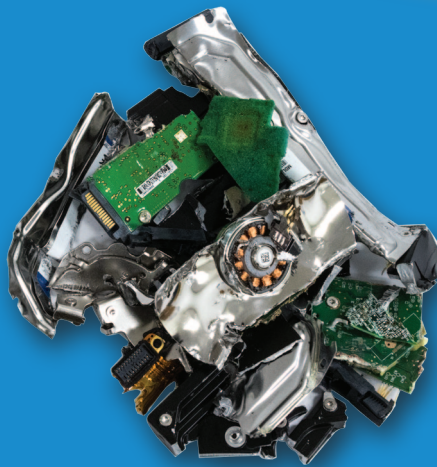

**Hard Drives
Shredded with the FD 87HDS**