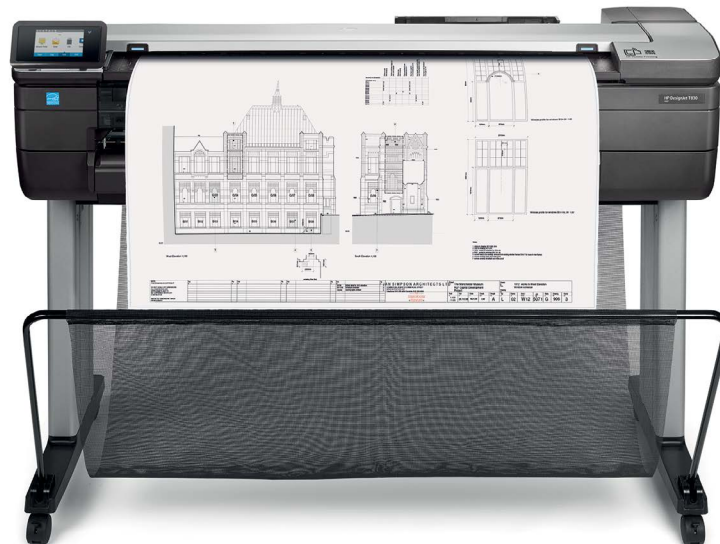

HP DesignJet T830 36-in Multifunction Printer

The smart choice for architecture and construction offices ready to evolve

Communicate more effectively—no learning curve needed—with print plus scan and copy capabilities

CONVENIENT—Fast, agile, intuitive print/scan/copy

- Enjoy easy installation in the office, construction job site with the most compact 36-in large-format MFP¹
- Easily print project sets and PDF documents with HP Click printing software
- Anyone can print smoothly from a smartphone or tablet with HP Mobile Printing²
- Fit your print volume—choose from a variety of 40/130/300-ml color and 69/300-ml black HP ink cartridges

TRUSTED—HP DesignJet quality and reliability

- Get HP DesignJet quality also in small-format sizes—print half-size documents with 50-sheet A4/A3 input tray
- Smart scanning technology protects originals from damage when scanning and obtains precise colors
- Achieve precise lines up to 0.1% line accuracy³, sharp detail up to 2400 dpi or down to 0.02 mm line width
- Reinforced design and strong legs for easy transport and use at the job site

¹ The HP DesignJet T830 24-inch and 36-inch Multifunction Printers are the most compact large-format devices performing print/scan/copy functions based on H x W x L specifications published as of May, 2017.