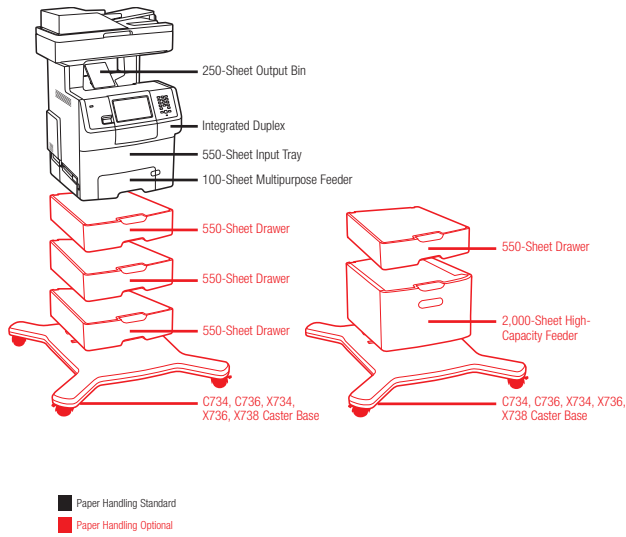

Lexmark X734de

Part #	Model
MS00300	Lexmark X734de
Part #	Laser Toner/Print Cartridge
C734A1KG	C734, C736, X734, X736, X738 Black Return Program Toner Cartridge
C734A1CG	C734, C736, X734, X736, X738 Cyan Return Program Toner Cartridge
C734A1MG	C734, C736, X734, X736, X738 Magenta Return Program Toner Cartridge
C734A1YG	C734, C736, X734, X736, X738 Yellow Return Program Toner Cartridge
C734A2KG	C734, C736, X734, X736, X738 Black Toner Cartridge
C734A2CG	C734, C736, X734, X736, X738 Cyan Toner Cartridge
C734A2MG	C734, C736, X734, X736, X738 Magenta Toner Cartridge
C734A2YG	C734, C736, X734, X736, X738 Yellow Toner Cartridge
C734X77G	Waste Toner Box
C734X20G	C734, C736, X734, X736, X738 Photoconductor Unit
C734X24G	C734, C736, X734, X736, X738 Photoconductor Unit, 4-Pack
Part #	Paper & Transparencies
12A5950	Glossy Laser Paper, Letter (200 sheets)
12A8240	Professional Color Laser Transparencies, Letter
Part #	Paper Handling
27S2100	C734, C736, X734e, X736e, X738e 550-Sheet Drawer
27S2400	2,000-Sheet High Capacity Feeder
27S2650	C734, C736, X734e, X736e, X738e 550-Sheet Specialty Media Drawer
27S2190	4.8 inch (12.2 cm) Spacer
Part #	Furniture
16M1210	C734, C736, X734, X736, X738 Caster Base
Part #	Memory Options
1025041	256MB DDR2-DRAM
1025042	512MB DDR2-DRAM
1025043	1024MB DDR2-DRAM
14F0245	256MB Flash Card
14F0102	80+GB Hard Disk
30G0828	Japanese Font Card
30G0825	Korean Font Card
30G0827	Traditional Chinese Font Card
Part #	Application Solutions
30G0829	Lexmark PrintCryption Card

MS00497	X734, X736, X738 Forms and Bar Code Card
MS00498	X734, X736, X738 Card for IPDS/SCS/TNe
Part #	Connectivity
14F0037	MarkNet N8120 Gigabit Ethernet Print Server
14F0042	MarkNet N8130 Fiber Ethernet 100BaseFX, 10BaseFL Print Server
14F0040	MarkNet N8150 802.11b/g/n Wireless Print Server
14T0145	Lexmark N4050e 802.11g Wireless Print Server
14T0220	MarkNet™ N7020e Gigabit Ethernet Print Server
1021294	USB Cable (2-meter)
14F0000	Parallel 1284-B Interface Card
1021231	Parallel Cable (10-foot)
14F0100	RS-232C Serial Interface Card
Part #	Extended Warranties
2350816	2-Years Total Onsite Service, Next Business Day
2350817	3-Years Total Onsite Service, Next Business Day
2350818	4-Years Total Onsite Service, Next Business Day
2350819	5-Years Total Onsite Service, Next Business Day
2350820	1-Year Onsite Service Renewal, Next Business Day
Part #	User Replaceable Parts
40X5093	C73x, X73x Fuser Maintenance 110-120V
40X5096	C73x, X73x Transfer Belt Maintenance
40X5187	ADF Separator Pad
40X5188	ADF Pick Assembly
40X5189	ADF Pick Pad
40X5168	Pick Tire
40X5152	Pick Tire, Special Media Drawer
Part #	Installation Service
2350832	X734 Install, De-Install Service

In the box