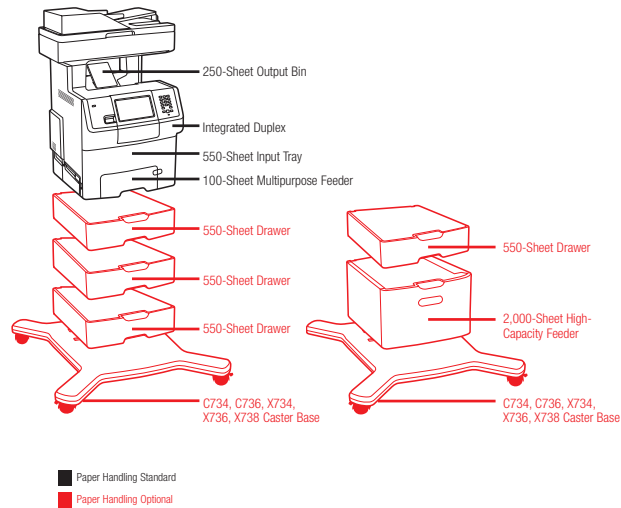

Lexmark X736de

Part #	Model
MS00301	Lexmark X736de
Part #	Laser Toner/Print Cartridge
C736H1KG	C736, X736, X738 Black High Yield Return Program Toner Cartridge
C734A1KG	C734, C736, X734, X736, X738 Black Return Program Toner Cartridge
C736H1CG	C736, X736, X738 Cyan High Yield Return Program Toner Cartridge
C734A1CG	C734, C736, X734, X736, X738 Cyan Return Program Toner Cartridge
C736H1MG	C736, X736, X738 Magenta High Yield Return Program Toner Cartridge
C734A1MG	C734, C736, X734, X736, X738 Magenta Return Program Toner Cartridge
C736H1YG	C736, X736, X738 Yellow High Yield Return Program Toner Cartridge
C734A1YG	C734, C736, X734, X736, X738 Yellow Return Program Toner Cartridge
C736H2KG	C736, X736, X738 Black High Yield Toner Cartridge
C734A2KG	C734, C736, X734, X736, X738 Black Toner Cartridge
C736H2CG	C736, X736, X738 Cyan High Yield Toner Cartridge
C734A2CG	C734, C736, X734, X736, X738 Cyan Toner Cartridge
C736H2MG	C736, X736, X738 Magenta High Yield Toner Cartridge
C734A2MG	C734, C736, X734, X736, X738 Magenta Toner Cartridge
C736H2YG	C736, X736, X738 Yellow High Yield Toner Cartridge
C734A2YG	C734, C736, X734, X736, X738 Yellow Toner Cartridge
C734X77G	Waste Toner Box
C734X20G	C734, C736, X734, X736, X738 Photoconductor Unit
C734X24G	C734, C736, X734, X736, X738 Photoconductor Unit, 4-Pack
Part #	Paper & Transparencies
12A5950	Glossy Laser Paper, Letter (200 sheets)
12A8240	Professional Color Laser Transparencies, Letter
Part #	Paper Handling
27S2100	C734, C736, X734e, X736e, X738e 550-Sheet Drawer
27S2400	2,000-Sheet High Capacity Feeder
27S2650	C734, C736, X734e, X736e, X738e 550-Sheet Specialty Media Drawer
27S2190	4.8 inch (12.2 cm) Spacer
Part #	Furniture
16M1210	C734, C736, X734, X736, X738 Caster Base