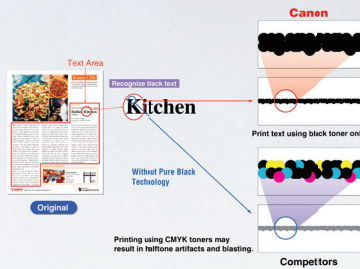

Amazing Imaging Performance

Superior Color Imaging

Printing or copying a photo image can be discouraging when the color contrast ends up unlike the original. The MF9200Cdn Series captures fine details when you print or copy, with remarkable tone-on-tone clarity, helping your image stay true to the original.

Background Removal

Revitalize an old newspaper or document with the background removal tool. Copy or Scan originals, and the MF9200Cdn Series will automatically erase the aged or antiqued background, leaving you with the content you want without the look of a discolored document.