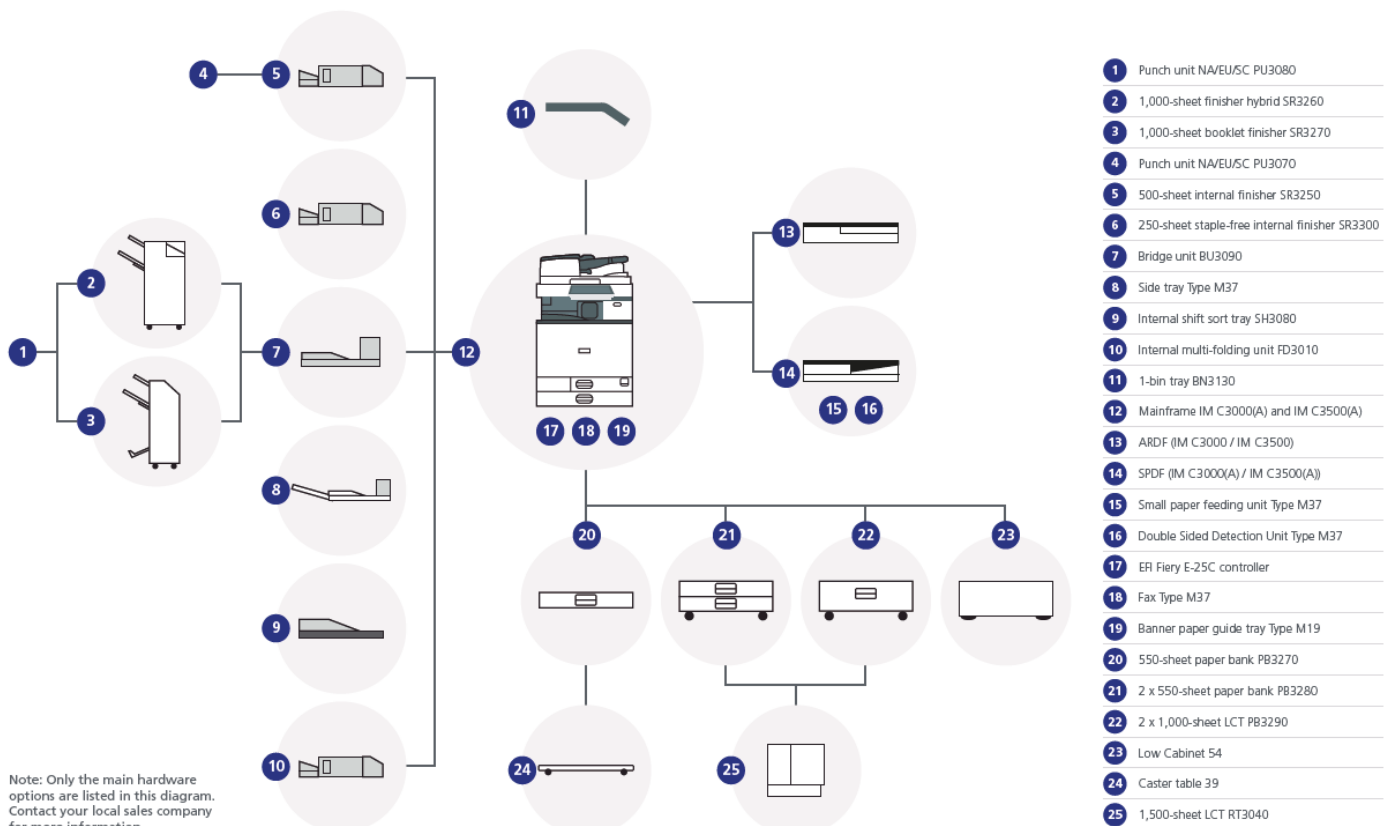

Embrace lower running costs and reduced energy consumption thanks to environmentally friendly low TEC (Typical Electricity Consumption) values. Furthermore, take advantage of RICOH Intelligent Support services that anticipate potential issues and send corrective instructions via the Smart Operation Panel, avoiding interruptions and prolonging the optimal performance of your device – avoiding the need for intervention by more costly IT resources.

Printing from 30 to 35 CPM, the IM C3000(A)/C3500(A) offer next-level productivity. Interact with the 10.1” Smart Operation Panel like a typical smart device and configure it for quick and easy access to apps you use most often. A variety of mobile connectivity options enable printing or scanning to the office network or cloud from a smart device, with built-in support for NFC, AirPrint* or Mopria. All this underpinned by a unique suite of support apps from RICOH Smart Integration.

Our intelligent devices offer:

- Efficient working and reduced user intervention – by expanding paper capacity
- Variable finishing and paper options – for a professional touch
- A consistent user experience across your fleet
- Maximum device uptime and minimal disruption with RICOH Intelligent Support

IM C3000(A) / IM C3500(A) hardware configuration

Note: Only the main hardware options are listed in this diagram. Contact your local sales company for more information.